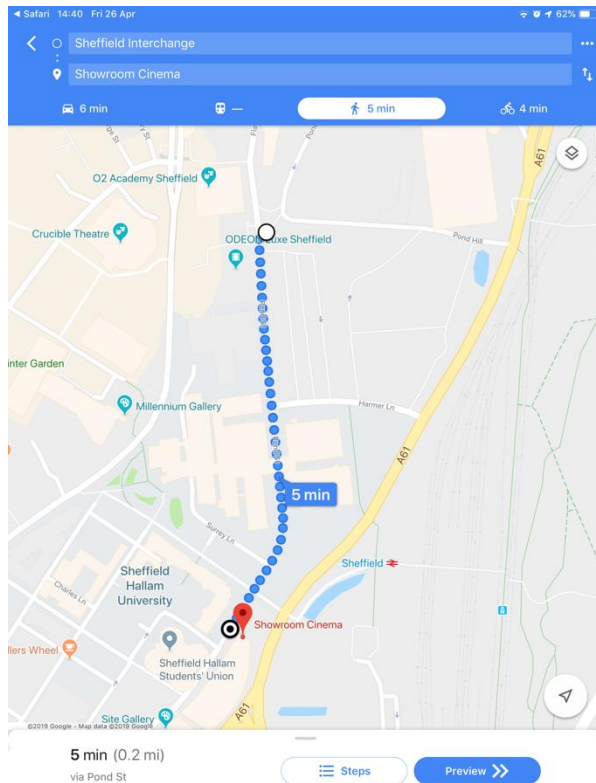

Website: <https://www.showroomworkstation.org.uk/>

Address: **15 Paternoster Row, Sheffield, S1 2BX**

Where can I find this cinema?

It is opposite the train station and near Sheffield Hallam University. It is a short walk from the bus interchange.

Where can I park my car?

You can park your car at the train station car park opposite the cinema, or go to The Moor public car park.

Website: <https://www.showroomworkstation.org.uk/>

Address: **15 Paternoster Row, Sheffield, S1 2BX**